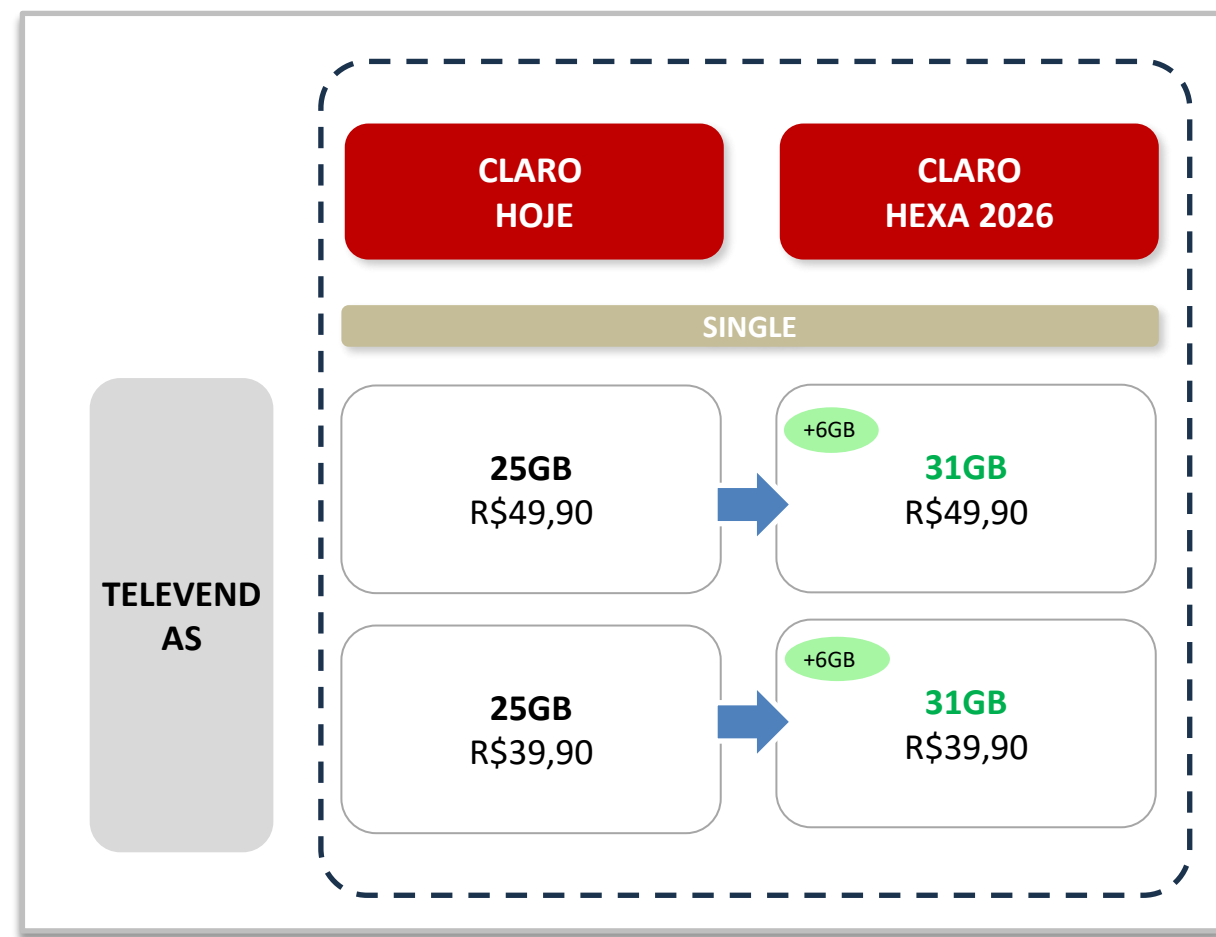

IMC BRIEF - CAMPANHA HEXA

Integrated Marketing Communication Brief

MAIO/26

OFERTA – CAMPANHA HEXA – PRÉ-PAGO

27/5 (TBC) A 20/7

OFERTAS – CAMPANHA HEXA – CONTROLE

27/5 (TBC) A 20/7

ATL

Ofertas sem aplicam para o controle fácil

OFERTAS – CAMPANHA HEXA – CONTROLE BTL

27/5 (TBC) A 20/7

OFERTAS – CAMPANHA HEXA – CONTA

27/5 (TBC) A 20/7

The chart compares two account types: Multi and Single. Each type has two columns: 'CLARO HOJE' and 'CLARO HEXA 2026'. Red double lines indicate price parity. A grey vertical bar on the left is labeled 'ATL'. In the bottom row of the Multi section, a blue arrow points from 50GB to 60GB, with a green circle containing '+10GB' and another containing '-20,00'.

	CLARO HOJE	CLARO HEXA 2026
MULTI		
	500GB R\$800	500GB R\$800
	200GB R\$240	200GB R\$240
	150GB R\$180	150GB R\$180
	100GB R\$125	100GB R\$125
	50GB GE FORCE R\$120	50GB GE FORCE R\$120
	50GB R\$80	+10GB 60GB R\$60 -20,00
SINGLE		
	200GB R\$339,90	200GB R\$339,90
	150GB R\$239,90	150GB R\$239,90
	100GB R\$179,90	100GB R\$179,90
	50GB GE FORCE R\$164,90	50GB GE FORCE R\$164,90
	50GB R\$124,90	50GB R\$124,90

OFERTAS – CAMPANHA HEXA – BANDA LARGA

27/5 (TBC) A 20/7

OFERTAS – CAMPANHA HEXA – MULTI COMBINADO

27/5 (TBC) A 20/7

MULTI RECOMENDADO – MULTI HEXA

SITE, MULTI 1 CLICK, TRADE, CLAREANDO

	PROPOSTA MULTI HEXA		
	AAA	A/B	C
10 GIGA + 200GB (3 linhas)	2189,90	-	
1 GIGA + 200GB (3 linhas)	389,9	-	
1 GIGA +150GB (1 linhas)	329,9		
1 GIGA +60GB	209,9		
600M + 60GB	-	159,9	
600M + 41 GB (35GB + 6GB)	-		149,9