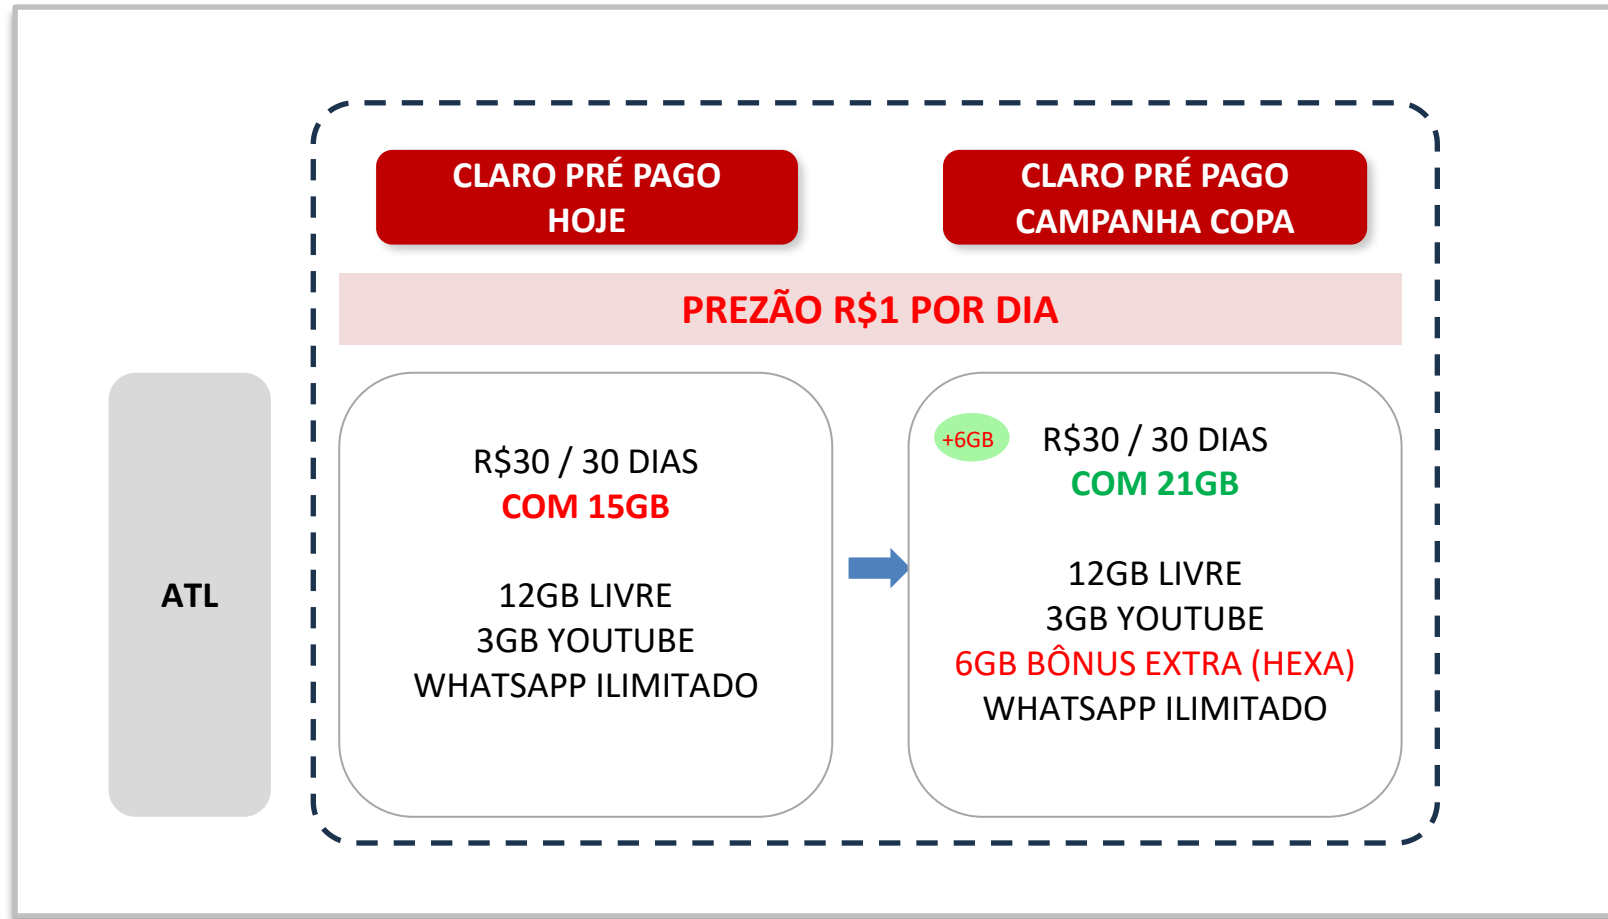

IMC BRIEF - CAMPANHA HEXA

Integrated Marketing Communication Brief

MAIO/26

OFERTA – CAMPANHA HEXA – PRÉ-PAGO

27/5 (TBC) A 20/7

OFERTAS – CAMPANHA HEXA – CONTROLE

27/5 (TBC) A 20/7

ATL

Ofertas sem aplicam para o controle fácil

OFERTAS – CAMPANHA HEXA – CONTROLE BTL

27/5 (TBC) A 20/7

OFERTAS – CAMPANHA HEXA – CONTA

27/5 (TBC) A 20/7

The chart compares two account types: Multi and Single. Each type has two columns: 'CLARO HOJE' and 'CLARO HEXA 2026'. Red double lines indicate price parity. A grey vertical bar on the left is labeled 'ATL'. In the bottom row of the Multi section, a blue arrow points from 50GB to 60GB, with a green circle containing '+10GB' and another containing '-20,00'.