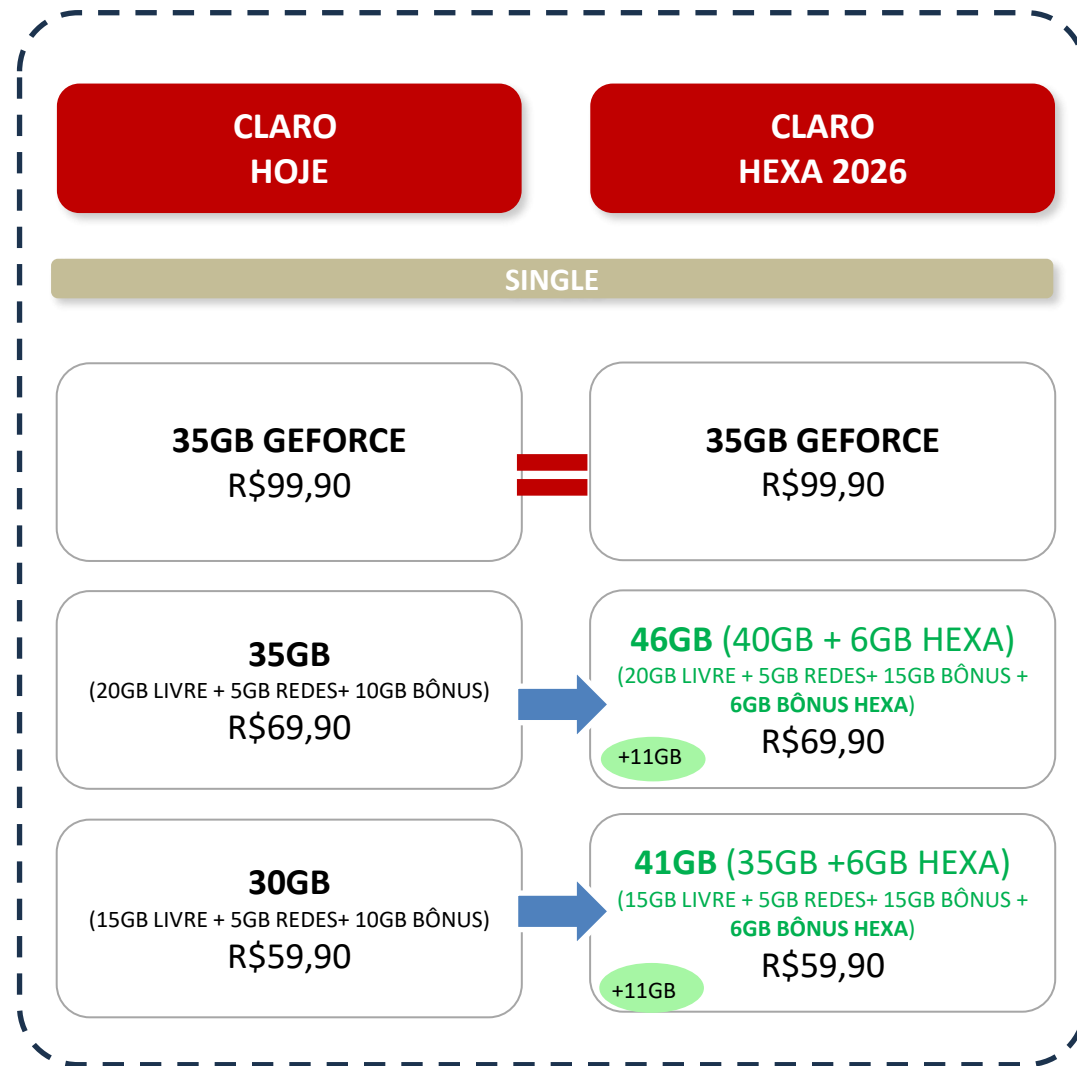

IMC BRIEF - CAMPANHA HEXA

Integrated Marketing Communication Brief

MAIO/26

OFERTA – CAMPANHA HEXA – PRÉ-PAGO

27/5 (TBC) A 20/7

OFERTAS – CAMPANHA HEXA – CONTROLE

27/5 (TBC) A 20/7

ATL

Ofertas sem aplicam para o controle fácil

OFERTAS – CAMPANHA HEXA – CONTROLE BTL

27/5 (TBC) A 20/7

OFERTAS – CAMPANHA HEXA – CONTA

27/5 (TBC) A 20/7

The chart compares two account types: Multi and Single. Each type has two columns: 'CLARO HOJE' and 'CLARO HEXA 2026'. Red double lines indicate price parity. A grey vertical bar on the left is labeled 'ATL'. In the bottom row of the Multi section, a blue arrow points from 50GB to 60GB, with a green circle containing '+10GB' and another containing '-20,00'.

	CLARO HOJE	CLARO HEXA 2026
MULTI		
	500GB R\$800	500GB R\$800
	200GB R\$240	200GB R\$240
	150GB R\$180	150GB R\$180
	100GB R\$125	100GB R\$125
	50GB GE FORCE R\$120	50GB GE FORCE R\$120
	50GB R\$80	+10GB 60GB R\$60 -20,00
SINGLE		
	200GB R\$339,90	200GB R\$339,90
	150GB R\$239,90	150GB R\$239,90
	100GB R\$179,90	100GB R\$179,90
	50GB GE FORCE R\$164,90	50GB GE FORCE R\$164,90
	50GB R\$124,90	50GB R\$124,90

OFERTAS – CAMPANHA HEXA – BANDA LARGA

27/5 (TBC) A 20/7

OFERTAS – CAMPANHA HEXA – MULTI COMBINADO

27/5 (TBC) A 20/7

MULTI RECOMENDADO – MULTI HEXA

SITE, MULTI 1 CLICK, TRADE, CLAREANDO

	PROPOSTA MULTI HEXA		
	AAA	A/B	C
10 GIGA + 200GB (3 linhas)	2189,90	-	
1 GIGA + 200GB (3 linhas)	389,9	-	
1 GIGA +150GB (1 linhas)	329,9		
1 GIGA +60GB	209,9		
600M + 60GB	-	159,9	
600M + 41 GB (35GB + 6GB)	-		149,9