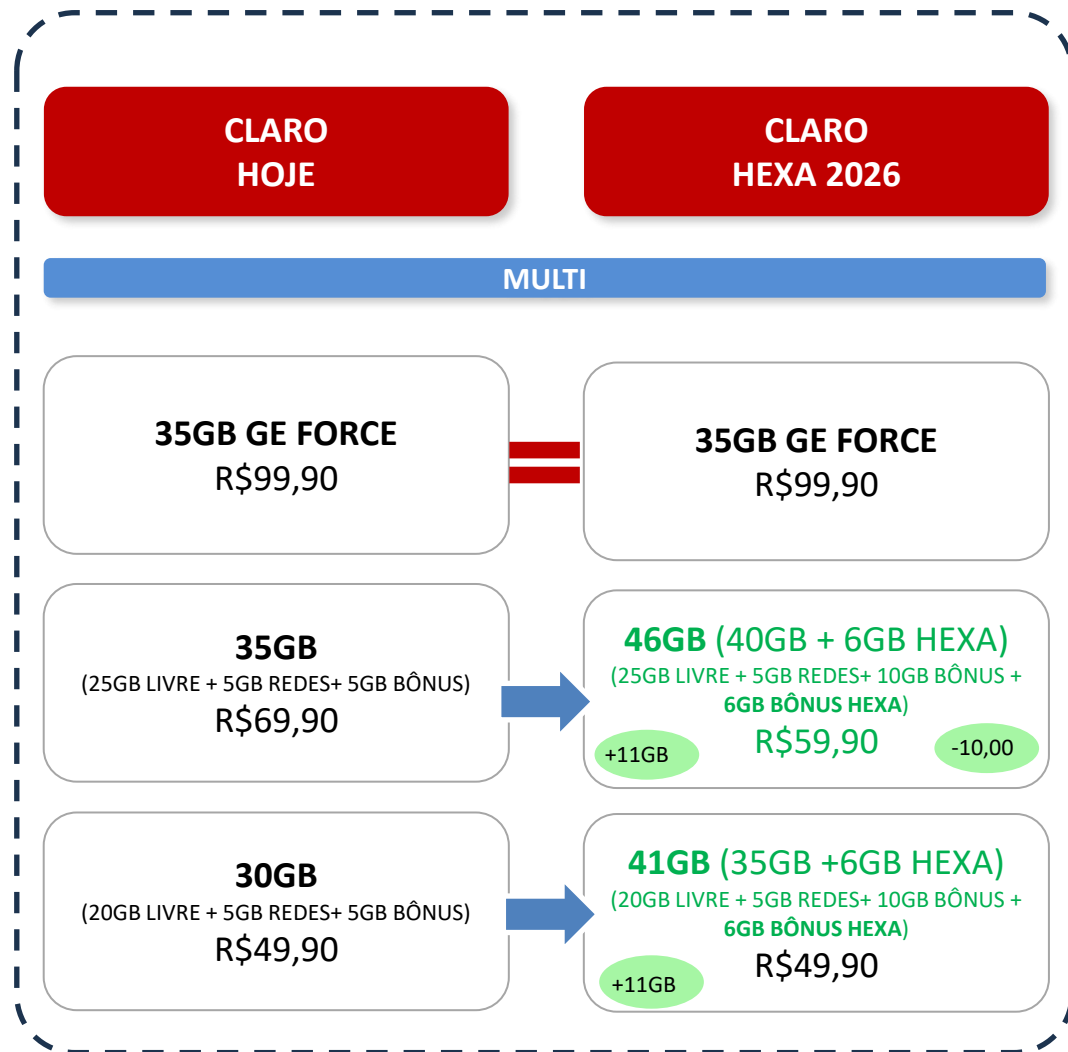

IMC BRIEF - CAMPANHA HEXA

Integrated Marketing Communication Brief

MAIO/26

OFERTA – CAMPANHA HEXA – PRÉ-PAGO

27/5 (TBC) A 20/7

OFERTAS – CAMPANHA HEXA – CONTROLE

27/5 (TBC) A 20/7

ATL

Ofertas sem aplicam para o controle fácil

OFERTAS – CAMPANHA HEXA – CONTROLE BTL

27/5 (TBC) A 20/7

OFERTAS – CAMPANHA HEXA – CONTA

27/5 (TBC) A 20/7

The chart compares two account types: Multi and Single. Each type has two columns: 'CLARO HOJE' and 'CLARO HEXA 2026'. Red double lines indicate price parity. A grey vertical bar on the left is labeled 'ATL'. In the bottom row of the Multi section, a blue arrow points from 50GB to 60GB, with a green circle containing '+10GB' and another containing '-20,00'.

	CLARO HOJE	CLARO HEXA 2026
MULTI		
	500GB R\$800	500GB R\$800
	200GB R\$240	200GB R\$240
	150GB R\$180	150GB R\$180
	100GB R\$125	100GB R\$125
	50GB GE FORCE R\$120	50GB GE FORCE R\$120
	50GB R\$80	+10GB 60GB R\$60 -20,00
SINGLE		
	200GB R\$339,90	200GB R\$339,90
	150GB R\$239,90	150GB R\$239,90
	100GB R\$179,90	100GB R\$179,90
	50GB GE FORCE R\$164,90	50GB GE FORCE R\$164,90
	50GB R\$124,90	50GB R\$124,90

OFERTAS – CAMPANHA HEXA – BANDA LARGA

27/5 (TBC) A 20/7

OFERTAS – CAMPANHA HEXA – MULTI COMBINADO

27/5 (TBC) A 20/7

MULTI RECOMENDADO – MULTI HEXA

SITE, MULTI 1 CLICK, TRADE, CLAREANDO

	PROPOSTA MULTI HEXA		
	AAA	A/B	C
10 GIGA + 200GB (3 linhas)	2189,90	-	
1 GIGA + 200GB (3 linhas)	389,9	-	
1 GIGA +150GB (1 linhas)	329,9		
1 GIGA +60GB	209,9		
600M + 60GB	-	159,9	
600M + 41 GB (35GB + 6GB)	-		149,9