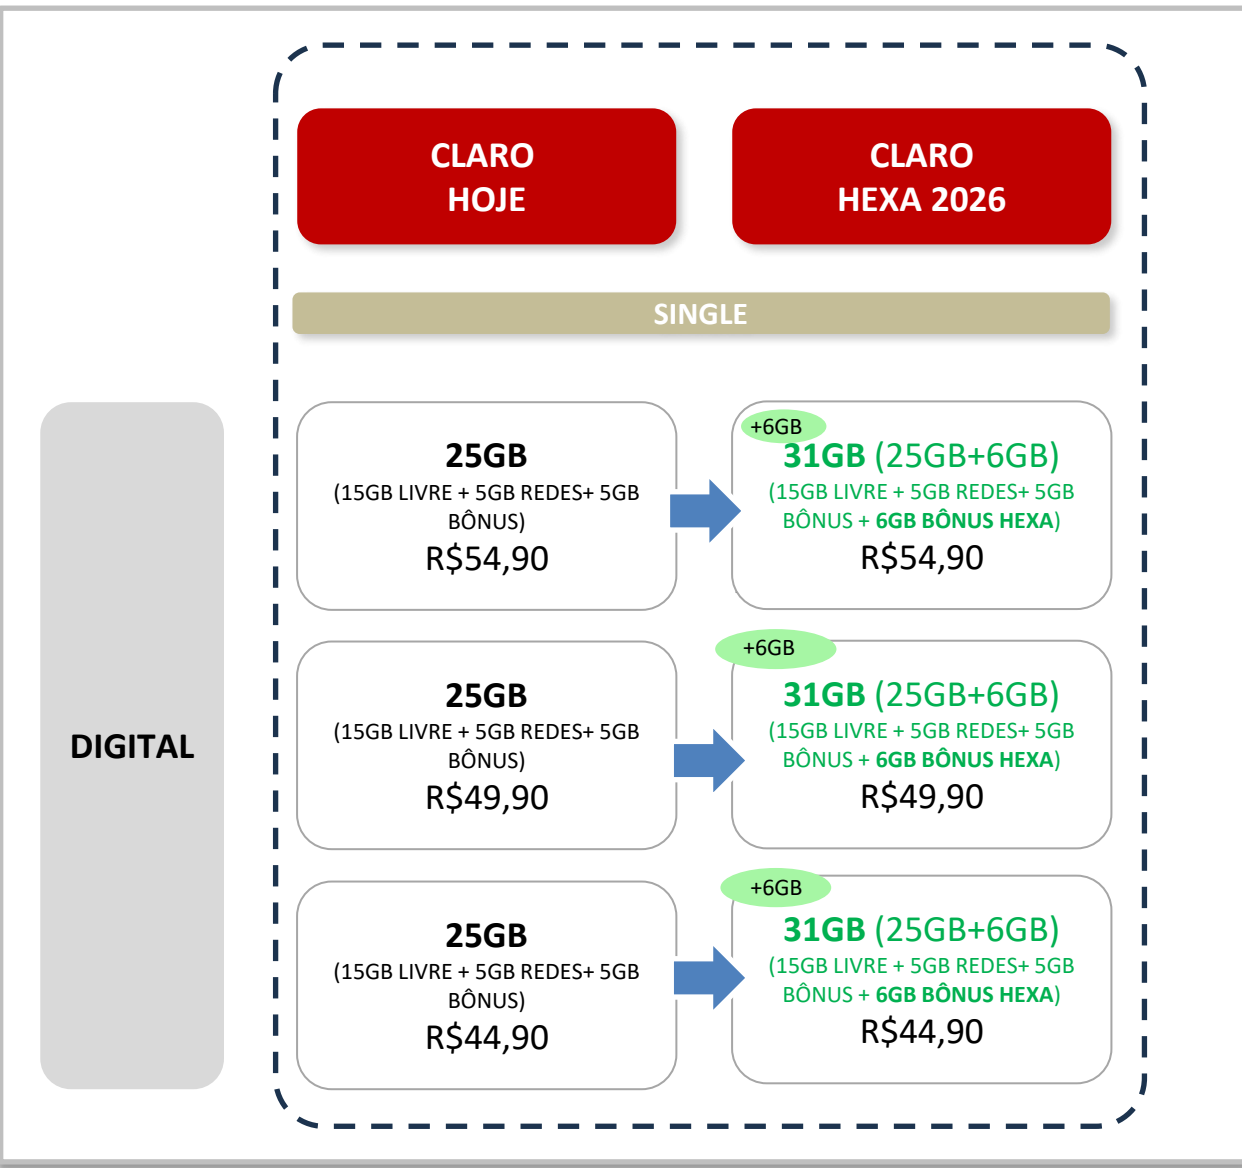

IMC BRIEF - CAMPANHA HEXA

Integrated Marketing Communication Brief

MAIO/26

OFERTA – CAMPANHA HEXA – PRÉ-PAGO

27/5 (TBC) A 20/7

OFERTAS – CAMPANHA HEXA – CONTROLE

27/5 (TBC) A 20/7

ATL

Ofertas sem aplicam para o controle fácil

OFERTAS – CAMPANHA HEXA – CONTROLE BTL

27/5 (TBC) A 20/7

OFERTAS – CAMPANHA HEXA – CONTA

27/5 (TBC) A 20/7

The chart compares two account types: Multi and Single. Each type has two columns: 'CLARO HOJE' and 'CLARO HEXA 2026'. Red double lines indicate price parity. A grey vertical bar on the left is labeled 'ATL'. In the bottom row of the Multi section, a blue arrow points from 50GB to 60GB, with a green circle containing '+10GB' and another containing '-20,00'.

	CLARO HOJE	CLARO HEXA 2026
MULTI		
	500GB R\$800	500GB R\$800
	200GB R\$240	200GB R\$240
	150GB R\$180	150GB R\$180
	100GB R\$125	100GB R\$125
	50GB GE FORCE R\$120	50GB GE FORCE R\$120
	50GB R\$80	+10GB 60GB R\$60 -20,00
SINGLE		
	200GB R\$339,90	200GB R\$339,90
	150GB R\$239,90	150GB R\$239,90
	100GB R\$179,90	100GB R\$179,90
	50GB GE FORCE R\$164,90	50GB GE FORCE R\$164,90
	50GB R\$124,90	50GB R\$124,90

OFERTAS – CAMPANHA HEXA – CONTA BTL

OFERTAS APENAS NA VÉSPERA E NO DIAS DOS JOGOS DO BRASIL

12/6 e 13/6

18/6 e 19/6

23/6 e 24/6

Por enquanto ficaremos com essas datas, conforme o Brasil for avançando, usamos essas ofertas do mesmo jeito (véspera do jogo e no dia do jogo)