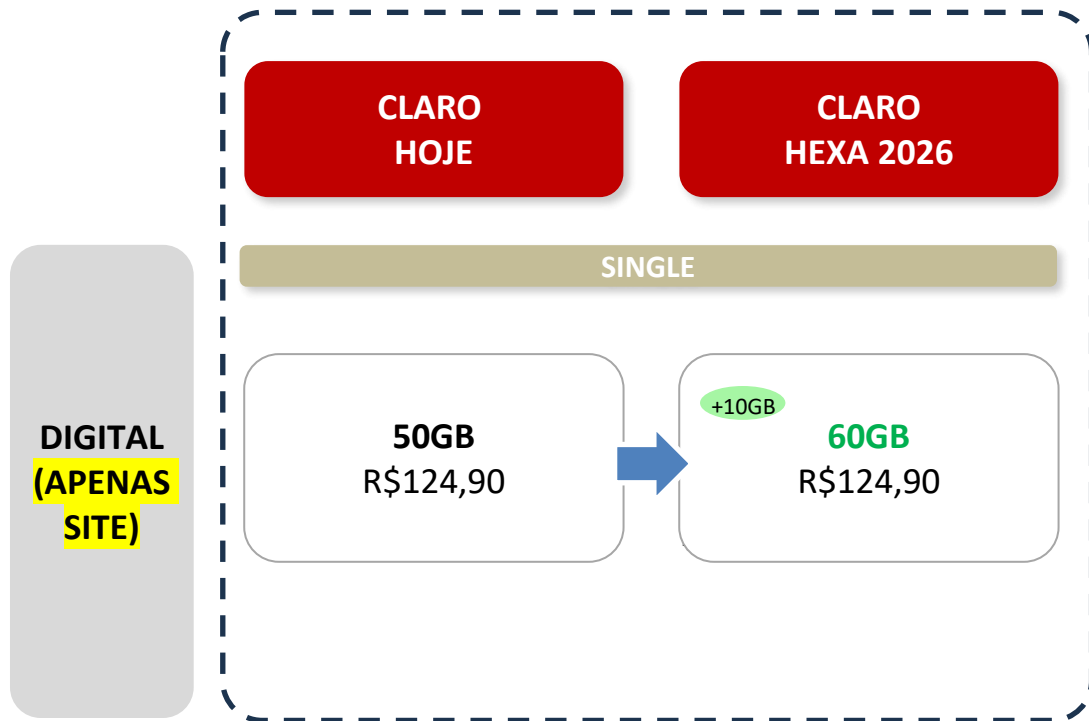

IMC BRIEF - CAMPANHA HEXA

Integrated Marketing Communication Brief

MAIO/26

OFERTA – CAMPANHA HEXA – PRÉ-PAGO

27/5 (TBC) A 20/7

OFERTAS – CAMPANHA HEXA – CONTROLE

27/5 (TBC) A 20/7

ATL

Ofertas sem aplicam para o controle fácil

OFERTAS – CAMPANHA HEXA – CONTROLE BTL

27/5 (TBC) A 20/7

OFERTAS – CAMPANHA HEXA – CONTA

27/5 (TBC) A 20/7

The chart compares two account types: Multi and Single. Each type has two columns: 'CLARO HOJE' and 'CLARO HEXA 2026'. Red double lines indicate price parity. A grey vertical bar on the left is labeled 'ATL'. In the bottom row of the Multi section, a blue arrow points from 50GB to 60GB, with a green circle containing '+10GB' and another containing '-20,00'.

	CLARO HOJE	CLARO HEXA 2026
MULTI		
	500GB R\$800	500GB R\$800
	200GB R\$240	200GB R\$240
	150GB R\$180	150GB R\$180
	100GB R\$125	100GB R\$125
	50GB GE FORCE R\$120	50GB GE FORCE R\$120
	50GB R\$80	+10GB 60GB R\$60 -20,00
SINGLE		
	200GB R\$339,90	200GB R\$339,90
	150GB R\$239,90	150GB R\$239,90
	100GB R\$179,90	100GB R\$179,90
	50GB GE FORCE R\$164,90	50GB GE FORCE R\$164,90
	50GB R\$124,90	50GB R\$124,90

OFERTAS – CAMPANHA HEXA – CONTA BTL

OFERTAS APENAS NA VÉSPERA E NO DIAS DOS JOGOS DO BRASIL

12/6 e 13/6

18/6 e 19/6

23/6 e 24/6

Por enquanto ficaremos com essas datas, conforme o Brasil for avançando, usamos essas ofertas do mesmo jeito (véspera do jogo e no dia do jogo)